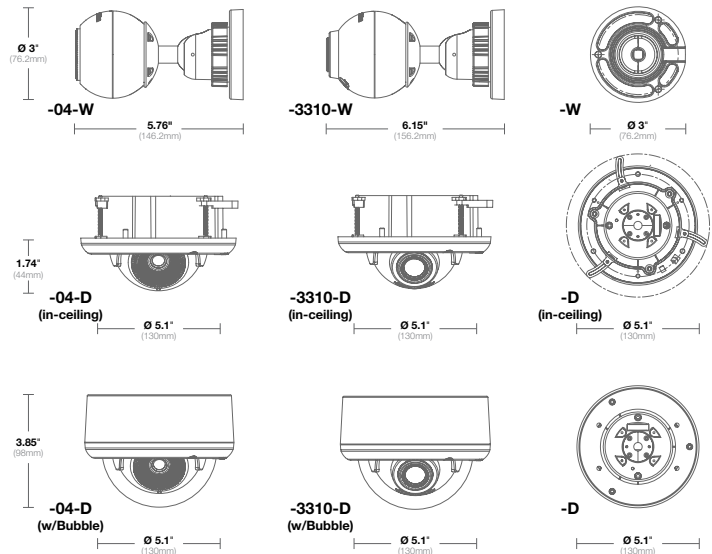

Audio Electrical (-A models only)	Streaming	Two-way
	Compression	G.711 PCM 8 kHz
	Input/Output	Integrated microphone / line output

Mechanical	Casing	-W	Die-cast aluminum 3" metal ball and mount
		-D	Plastic surface/in-ceiling dome w/ Acrylic bubble
Lens		-3310	External lens adjustment for zoom, focus and iris
		-04	External lens adjustment for focus
Gimbal	Easy 3-axis camera adjustment w/360° pan, 90° tilt and 360° z-axis		
Dimensions	-04-W	Ø 3" (76.2mm) x 5.76" H (146.2mm)	
	-3310-W	Ø 3" (76.2mm) x 6.15" H (156.2mm)	
	-D (in-ceiling)	Ø 5.1" (130mm) x 1.74" H (44mm)	
	-D (surface mount w/ bubble)	Ø 5.1" (130mm) x 3.85" H (98mm)	
Weight		Camera Unit	Packaged
	-W	1.2lbs (0.54kg)	2.0lbs (0.9kg)
	-D	1.2lbs (0.54kg)	1.9lbs (0.86kg)
Dome Color	-LG	Light Gray Dome	